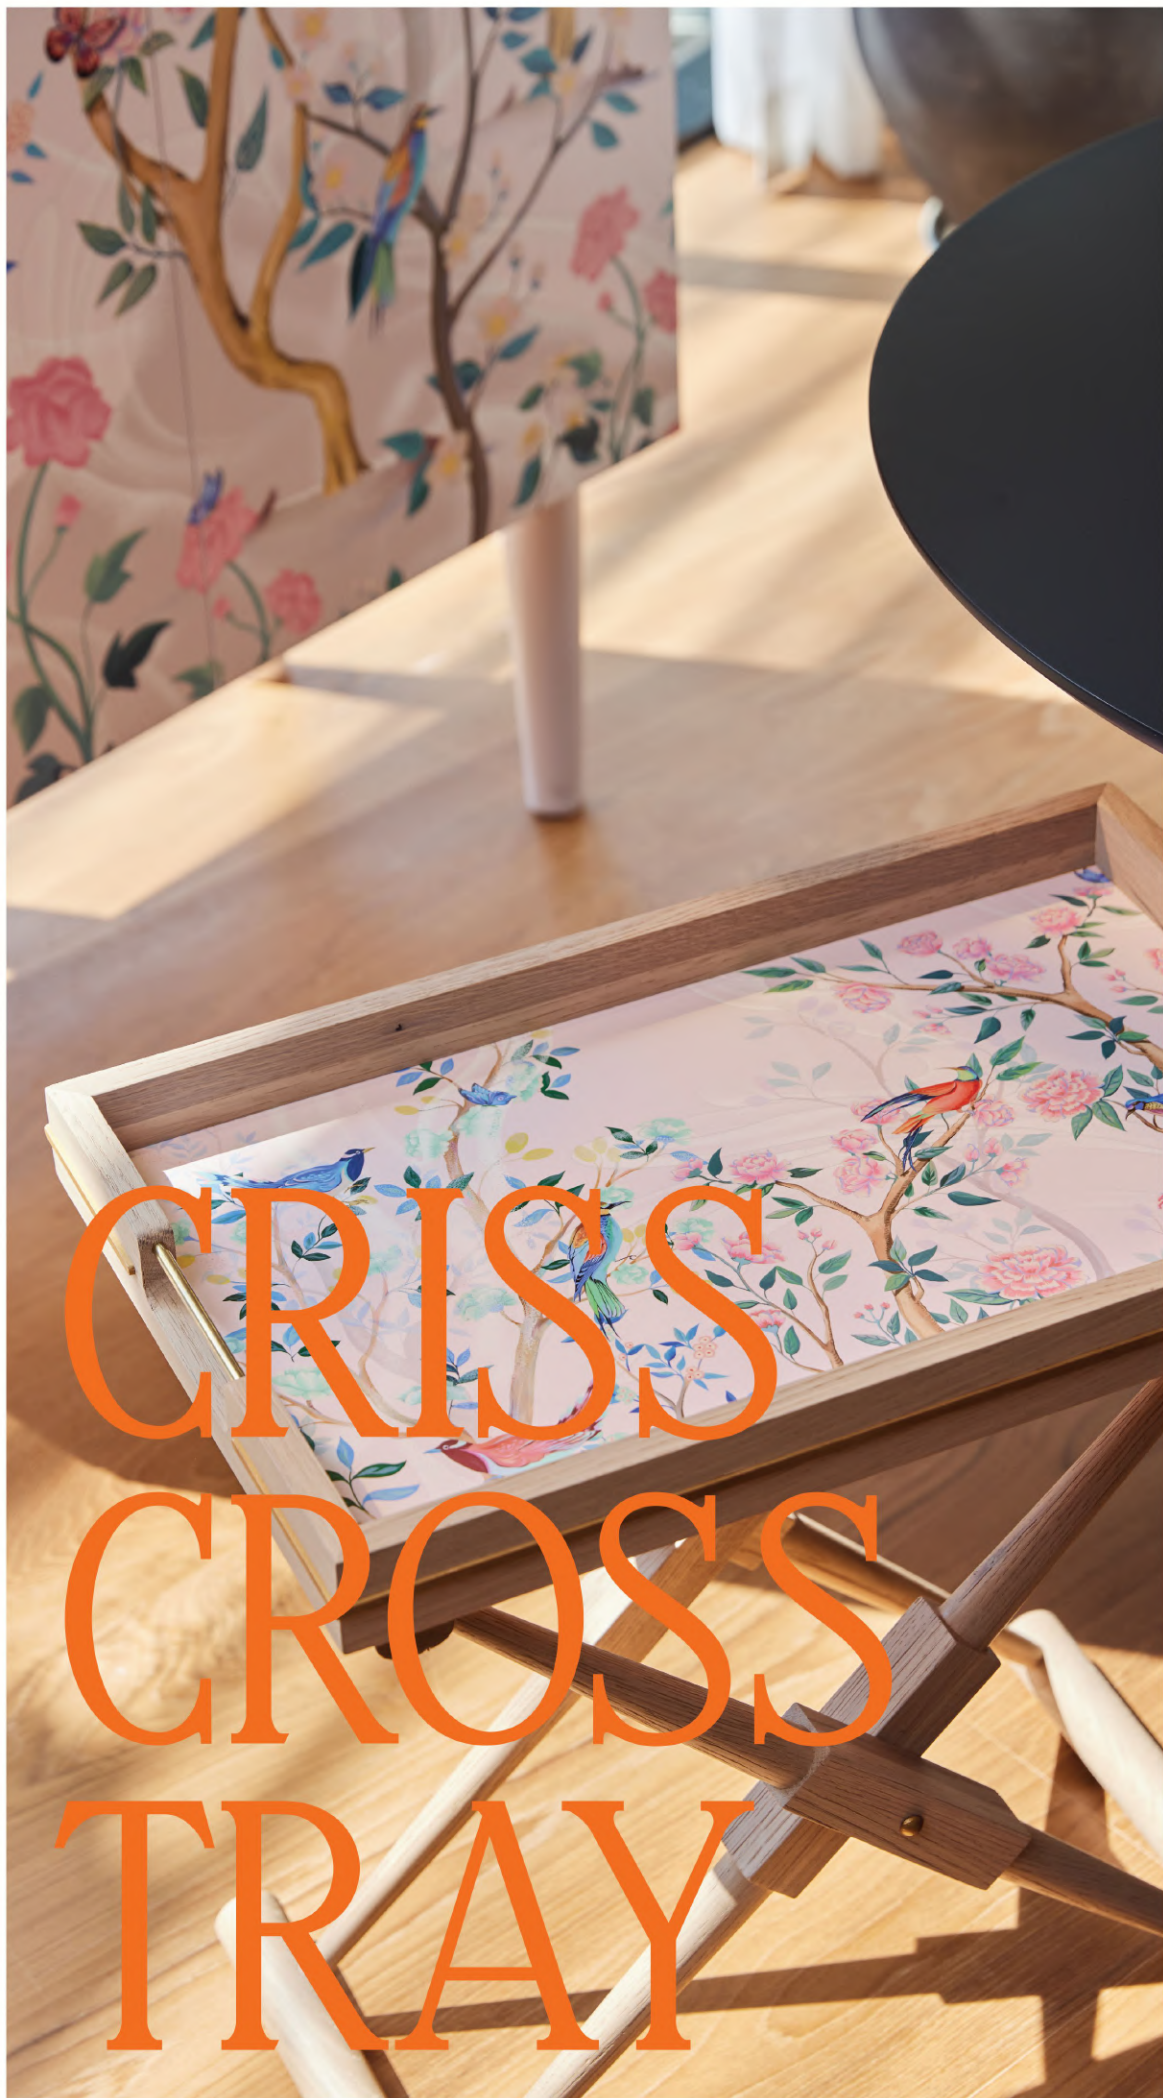

P PALLADIO

palace of imagination

PRODUCT CATALOGUE

CRISS CROSS TRAY

CRISS CROSS TRAY

The Criss Cross Side Table & Tray is versatile. It is a distinctive statement to every room and occasion. Designed by Thai artists and designers, our craftsmen skillfully created the wooden foundation of the tray. Playing with the geometric structure, the Criss Cross Tray is elegantly beautiful and strong.