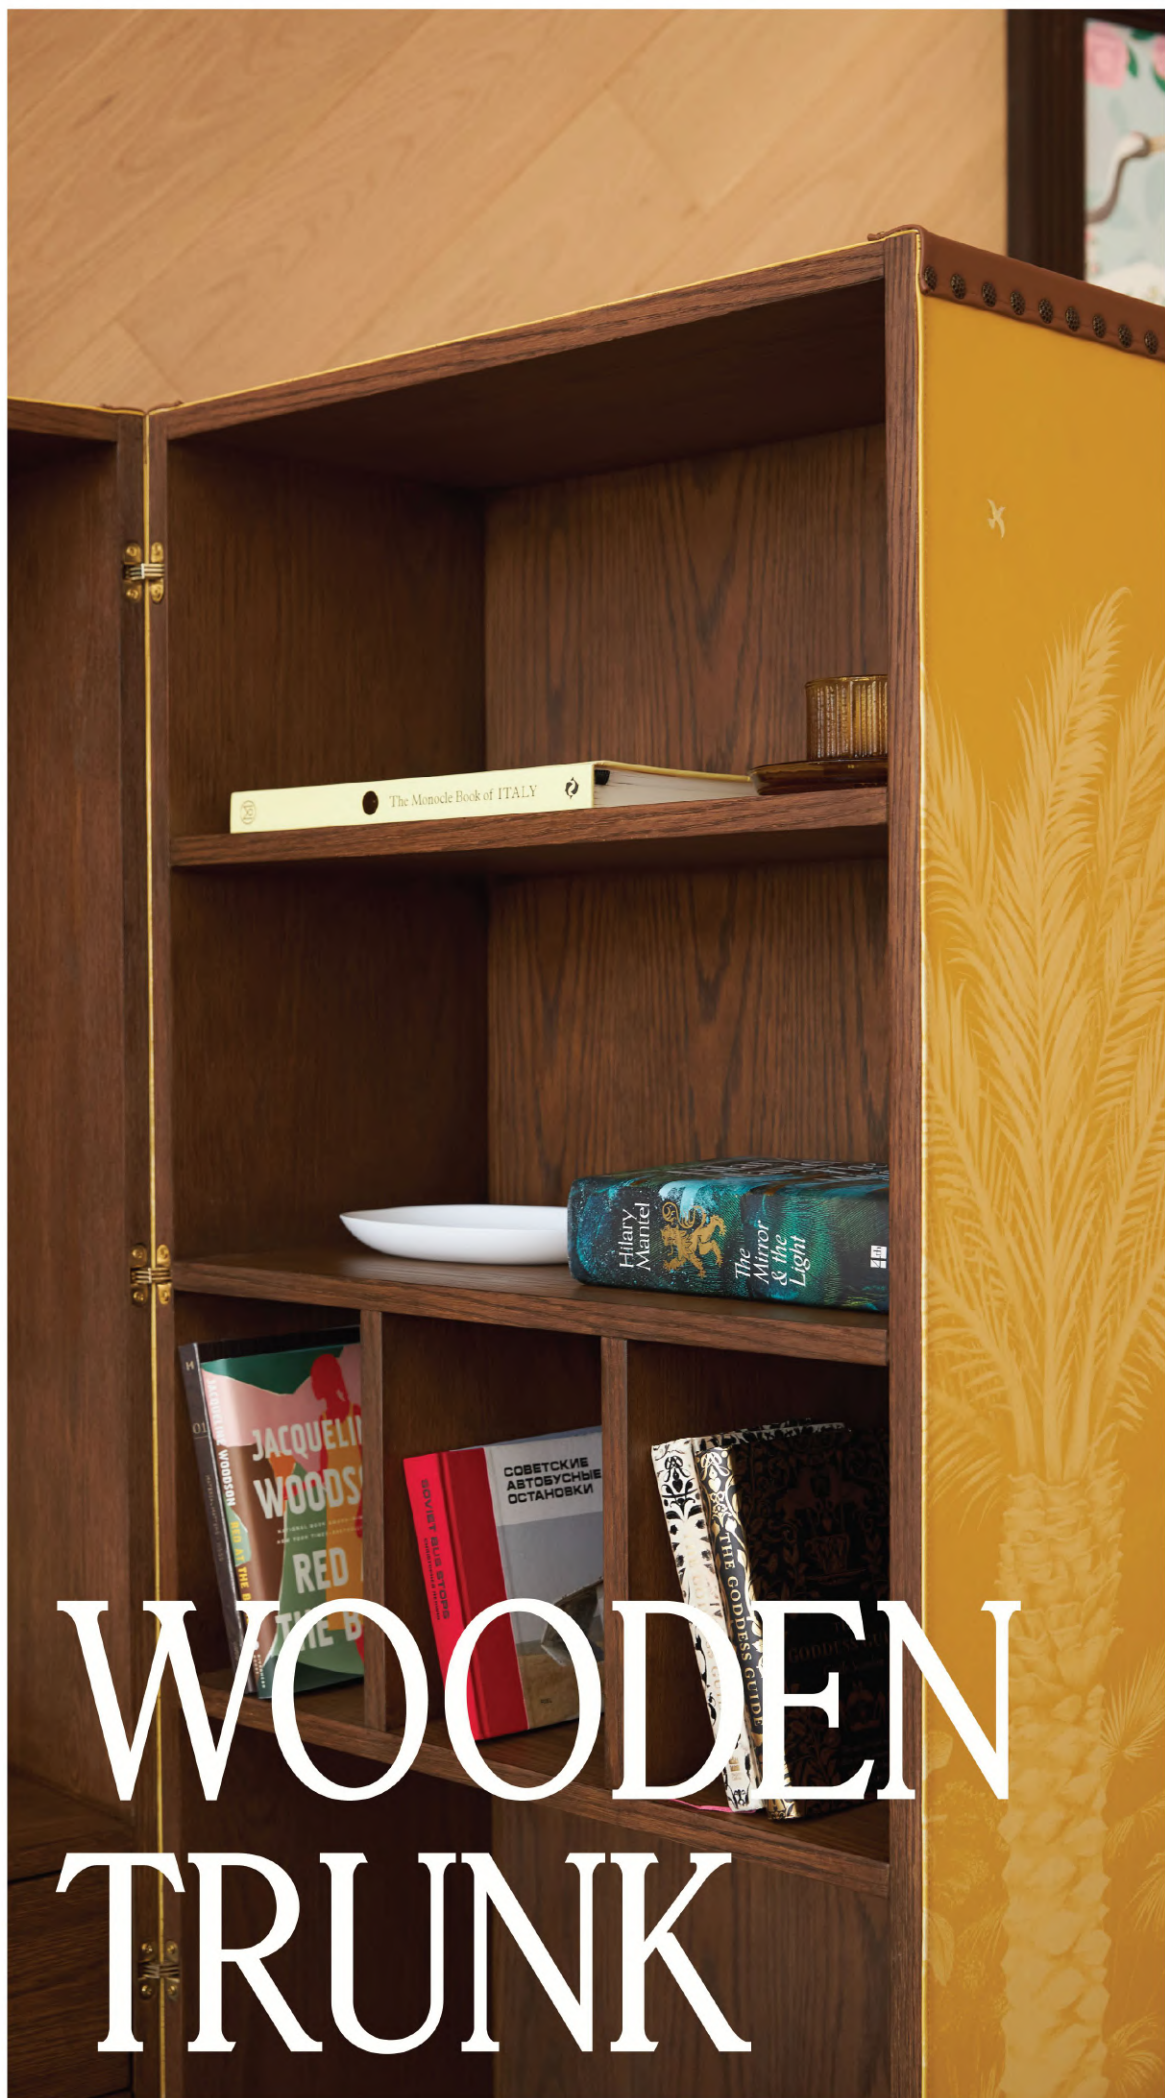

Price: ₺107,000.00

WOODEN TRUNK

WOODEN TRUNK

A luxurious and spacious wooden trunk for your invaluable assets. The illustration is sophisticated and divine.

Material: Oak wood with Print on PU Leather
Dimension: W30 x H160 x D120 cm