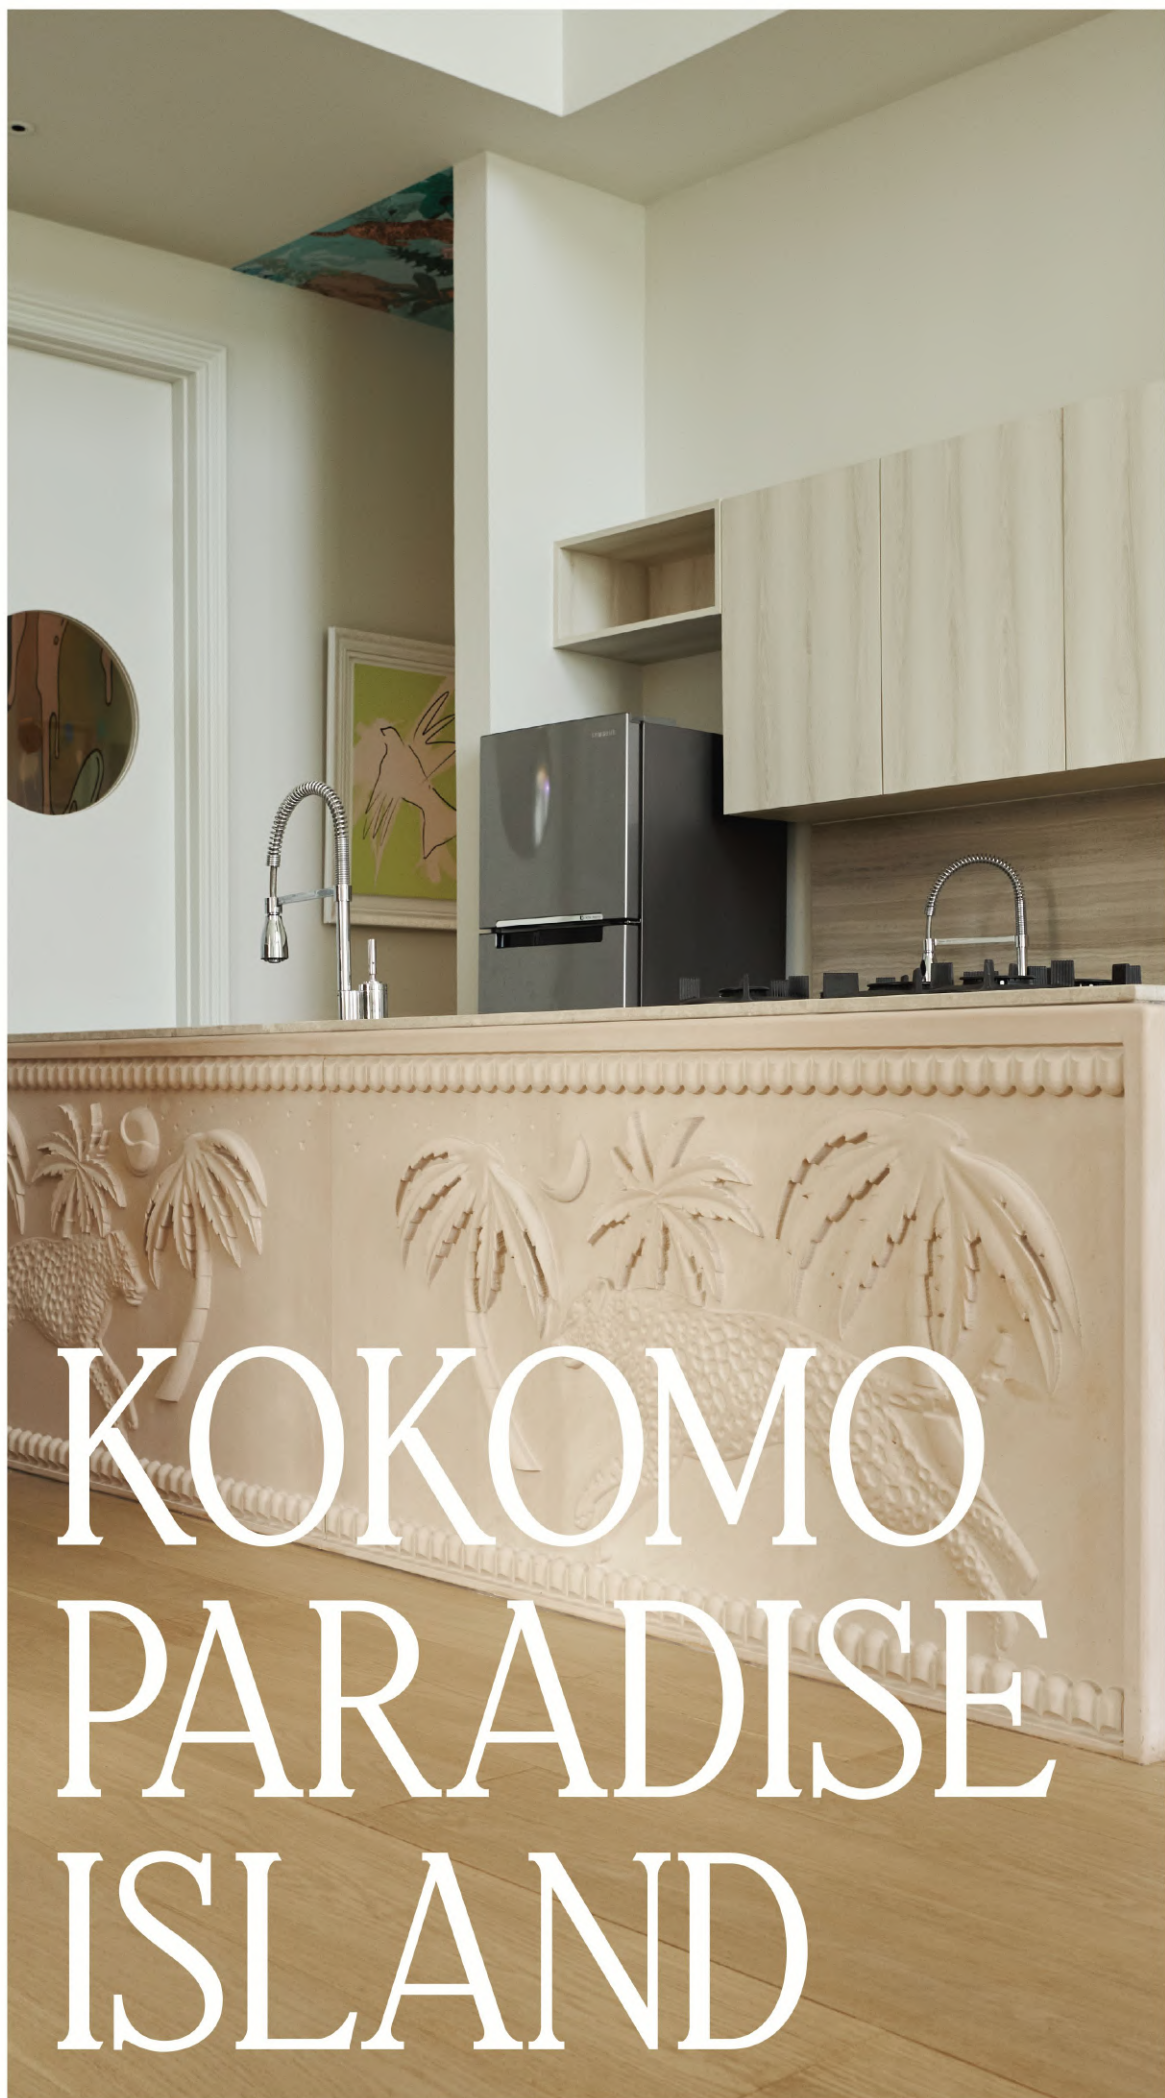

P PALLADIO

palace of imagination

PRODUCT CATALOGUE

CRISS CROSS TRAY

CRISS CROSS TRAY

The Criss Cross Side Table & Tray is versatile. It is a distinctive statement to every room and occasion. Designed by Thai artists and designers, our craftsmen skillfully created the wooden foundation of the tray. Playing with the geometric structure, the Criss Cross Tray is elegantly beautiful and strong.

CHINOISERIE

COLOR OPTION

- NATURAL
- COFFEE BEAN
- DARK BROWN
- PINK
- MINTY GREEN

KOKOMO PARADISE ISLAND

KOKOMO PARADISE ISLAND

This is our first P Palladio signature piece that gives your space the playful and tropical vibes. The Kokomo Island is a bold centerpiece of your space. Our limited edition illustration are creaved onto a fine piece of solid wood.