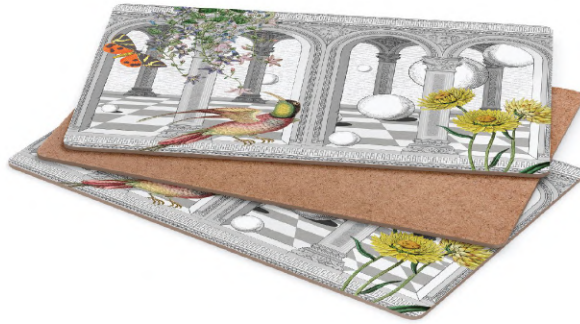

Size : L222 x H195 cm

Pattern : Pine Tree

Frame : ● Natural

Price: **₹85,000.00**

PLACE MAT

LOVE
ACTUALLY

PLACEMAT

Place mat is the simplest item to add a sophisticated and refined touch to your home and space. For an afternoon tea set, with a vanity case by the mirror, or as a fabric tray for a set of accessories

2 pieces/set

Material: Print on MDF Assemble with Corkboard
Dimension: W50 x H35 x D0.5 cm

Price: B3,200.00

PLACEMAT – BIRD SONG

PLACEMAT – LOVE ACTUALLY

PLACEMAT – PINE TREE

@ppalladio

www.ppalladio.com