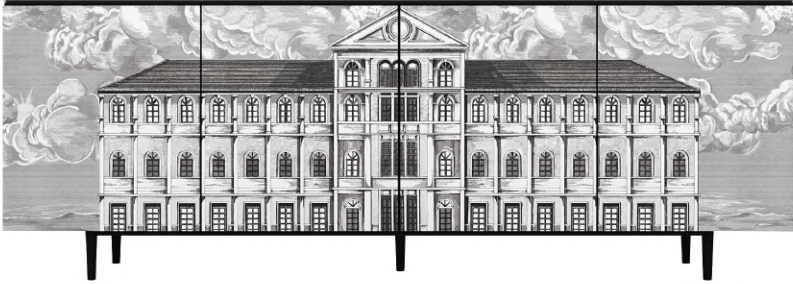

Price: ₺85,000.00

TALL CABINET CHINOISERIE
● PASTEL PINK

Price: ₺85,000.00

WOODEN CABINET

WOODEN CABINET

WOODEN CABINET ARCHITECT
Dimension: W220 x H80 x D45 cm
Material: Oak wood with Print on MDF
Colour: Top and legs | ● Black